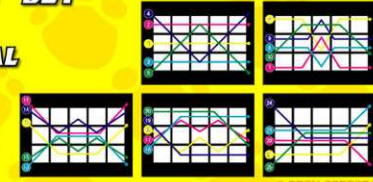

SUPER JACK POT SUPER JACK POT SUPER JACK POT

GRAND, SUPER, MAJOR OR MINI JACKPOT

MAJOR JACK POT MAJOR JACK POT MAJOR JACK POT

MINI JACK POT MINI JACK POT MINI JACK POT

IS DETERMINED BY SELECTING REELS UNTIL 3 SAME SYMBOLS APPEAR.

10000 X TOTAL BET

X TOTAL BET

PLAY UP TO
25
LINES

2000 X TOTAL BET

X TOTAL BET

50 X TOTAL BET

X TOTAL BET

20 X TOTAL BET

X TOTAL BET

ONLY HIGHEST WINNER PAID ON VALID PAYLINES AND MULTIPLIED BY THE NUMBER OF CREDITS BET PER LINE

PAYS LEFT TO RIGHT FOR REGULAR GAME

PAYS LEFT TO RIGHT OR RIGHT TO LEFT DURING FREE SPIN

9/10 OF A KIND	
5	100
4	20
3	5
2	2