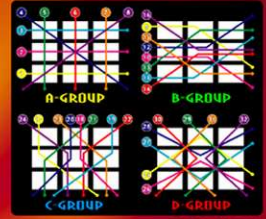

HOT ROCK

歌舞伎

PREMIER
9 REELS

TRIGGERED WHEN
THE EXTRA 3 REELS APPEAR
ACCIDENTALLY ON SCREEN AND

HOT ROCK **HOT ROCK** **HOT ROCK**
ARE SHOWING ON THE 3 REELS.

C.R.O.N

**HOT
ROCK
FEATURE**

**GRAND, SUPER,
MAJOR OR MINI
JACKPOT**

IS REVEALED BY PICKING REELS
UNTIL 3 SAME SYMBOLS APPEARED

GRAND

SUPER

MAJOR

MINI

1000 X TOTAL BET

200 X TOTAL BET

50 X TOTAL BET

20 X TOTAL BET

X TOTAL BET

X TOTAL BET

X TOTAL BET

X TOTAL BET

PLAY UP TO
4x8
GROUPS LINES

© CRON CORPORATION

CR01D230RF

ALL PAYS ON VALID PAYLINES AND MULTIPLIED BY THE NUMBER OF CREDITS BET PER EACH 8 LINES GROUP

ONLY HIGHEST WINNER PAID ON PAYLINE		DURING FREE SPIN	
	100		500
	20		30
	7		10
	4		5
	2		3
	1		1

WIN 15 OR MORE FREE SPINS

FREE SPINS	MULTI.	TRIGGER
NINE	200	7
ANY 8	700	6
ANY 7	70	5
ANY 6	50	4
ANY 5	30	3
ANY 4	20	2
ANY 3	15	1

3 OR MORE TRIGGER
15 OR MORE FREE SPINS.
ALL WINS ARE MULTIPLIED BY THE MULTIPLIER
INDICATED ON SCREEN.
3 OR MORE DURING FREE SPINS
RE-TRIGGER 15 OR MORE FREE SPINS,
AND INCREASE THE NUMBER OF THE MULTIPLIER
INDICATED ON SCREEN.

SUBSTITUTES FOR ALL SYMBOLS

CAN NOT BE COUNTED AS TO TRIGGER FREE SPINS.

CR01D231TF

© CRON CORPORATION

PAYOUT

INFO
HELP

HALF
DOUBLE

AUTO
PLAY

5 BET
PER
GROUP

1 BET
PER
GROUP

START/SPIN
DOUBLE

COLLECT

SELECT

SELECT

SELECT

SELECT

SELECT
LINES
GROUP

REPEAT BET
START

C.R.O.N

PLAY UP TO
4x8
GROUPS LINES

SPECIAL BONUS MULTIPLIED BY THE NUMBER OF TOTAL CREDITS BET

SPECIAL BONUS	9	10	U	Q	K	A	10	10	10	10
NINE	800	500	1000	1000	2500	2500	5000	5000	5000	5000
ANY 8	100	100	200	200	500	500	1000	1000	1000	1000
ANY 7	20	20	50	50	100	100	200	200	500	500
ANY 6	5	5	10	10	20	20	50	50	100	100
ANY 5	-	-	2	2	5	5	10	10	20	20
ANY 4	-	-	-	-	-	-	2	2	5	10
ANY 3	-	-	-	-	-	-	-	-	-	2

LINES WIN AND SPECIAL BONUS PAID UP TO 100,000 CREDITS TOTAL PER GAME

歌舞伎

KA BU KI

PREMIER 9 REELS